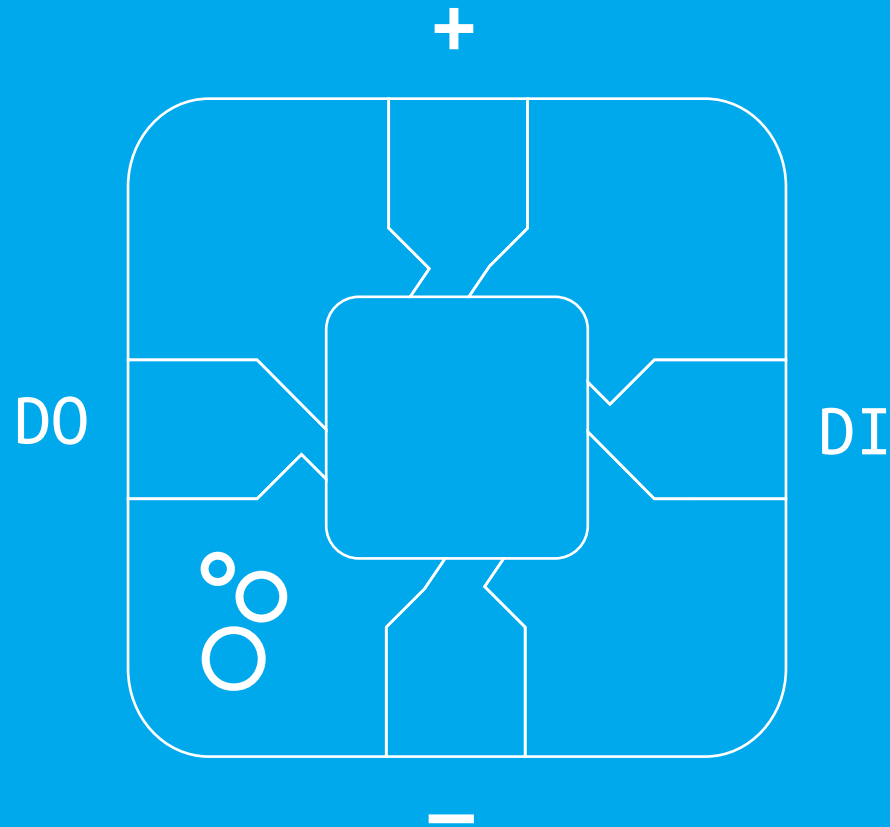

# c\_anemone

rainbow pixel datasheet

**Version 1** April 2014  
**Dimensions** 20 x 20 mm  
**Voltage** 3.5 - 5.5 v

[c.anemone.io](http://c.anemone.io)  
designed by Marisa Ranalli